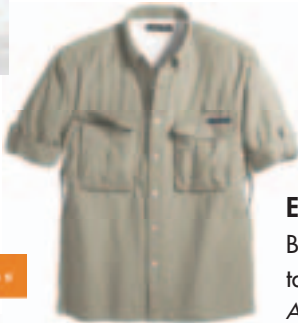

Under Armour Gen II Pant $59

Available in Black, Dark Navy, Desert Sand, or MOD (shown) in even waist sizes 30-44 and inseams 30, 32, or 34.

Clothes for a big planet.™

Clothes for a big planet.™

ExOfficio Air Strip Lite $59

Built-in UV protection, utility tab, roll up sleeve tabs, and 3 position sun collar.

Available in Sizes: S-XXL

Royal Robbins Zip N' Go Pant $45

Available in Khaki or Tundra in Sizes S-XXL and 30", 32", or 34" inseams.